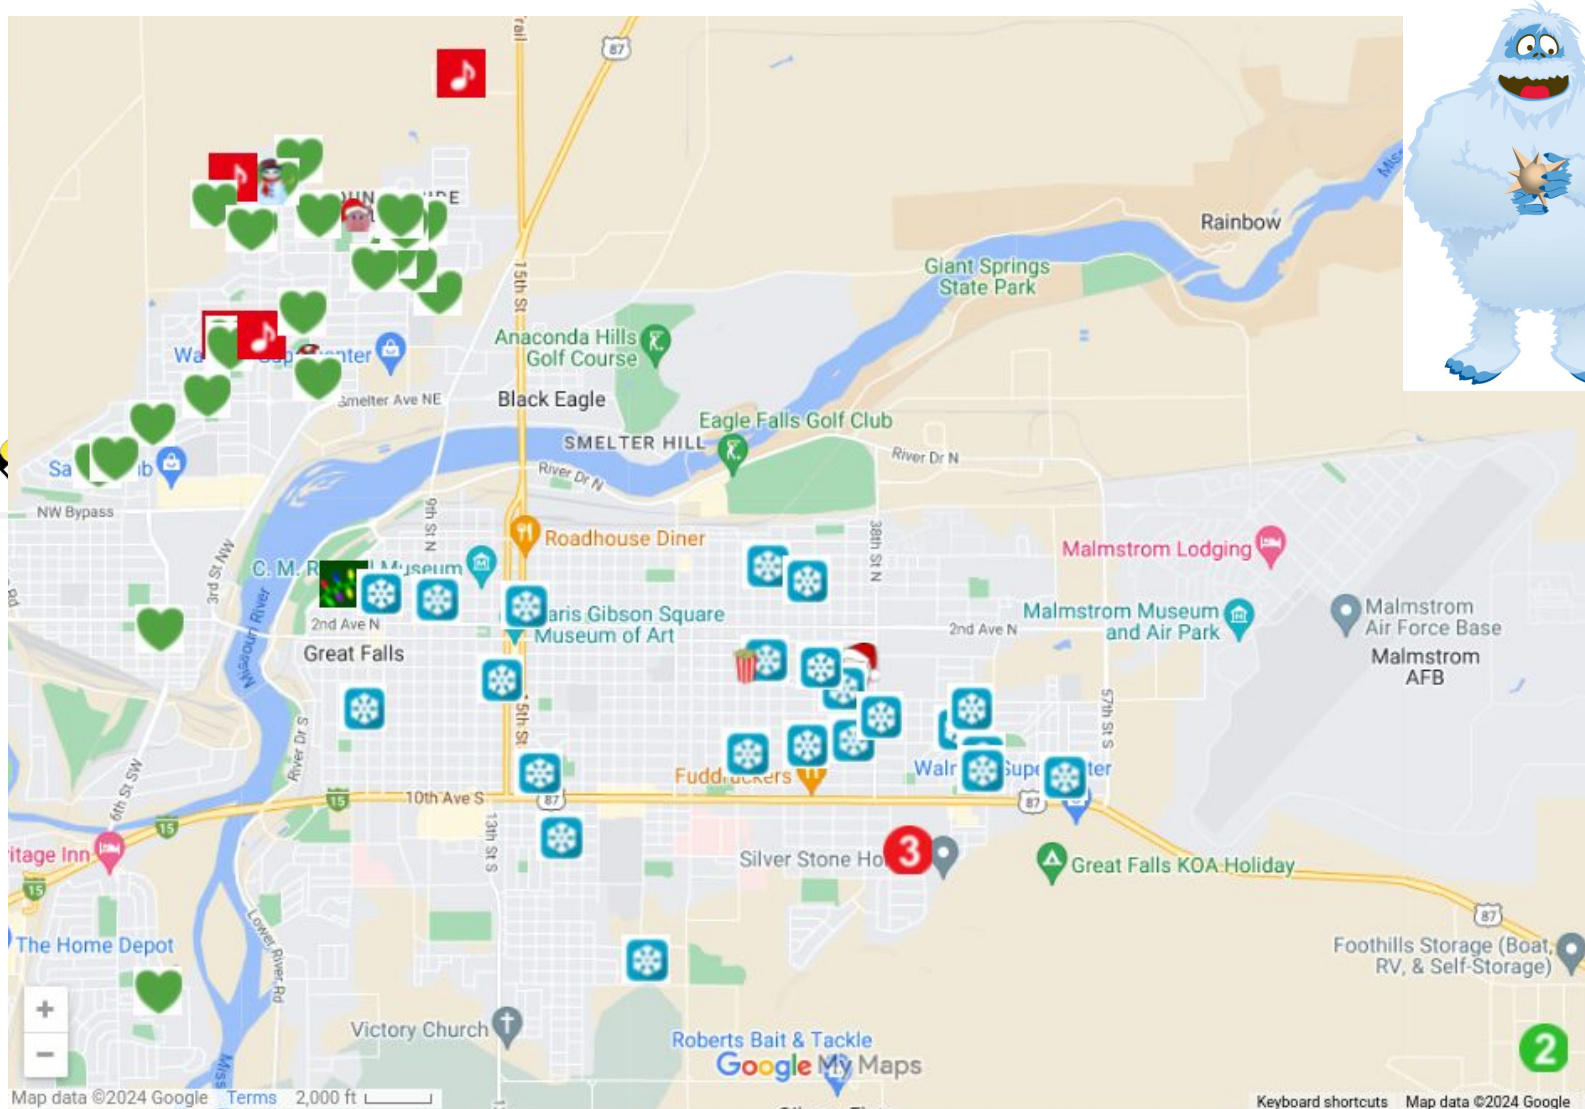

Fill in as much of the Scavenger Hunt as you can! Take a picture and text it to 406-231-3336 One lucky winner will get a free ornament!

2024 Candy Cane Lane Scavenger Hunt

- The House set to music designed by a 15 year old *Check virtual map for notes*
- Funny Decorated House
- Rudolph
- Wreath
- Shivering Snowman
- Grinch
- Sleigh
- A House set to music
- Blue Lights
- Inflatables how many did you find?
- Penguin
- A kid with a smile
- Nativity Scene
- Santa Decor over 50 years old!
- A house with Halloween decorations still up
- Funny Christmas MOVIE House
- Santa on Motorcycle
- Snow Globe
- Most Beautiful House
- Classic Luminaries
- Snoopy
- Christmas Pig
- Merry Christmas Sign
- Projector of Lights
- Polar Bear
- National Lampoons Blow up
- Frosty
- Joy sign
- Snowflakes
- BIG Star
- Olaf
- Candy Canes
- Snowmen Roasting Marshmallows

Total Found

What's Your Reason for the Season? _____

Thank you for your support!

GRINCHVILLE North West

- Candy Cane Lane
- 4705 11th St NE
- 405 22nd Ave NE
- 2913 9th St NE
- 748 32nd Ave NE
- 712 33rd Ave NE
- 606 32nd Ave NE
- 774 33B Ave NE
- 729 34th Ave NE
- 725 36th Ave NE
- 521 36th Ave NE
- 405 36th Ave NE
- 317 41st Ave NE
- 217 39th Ave NE
- 209 39th Ave NE
- 48 40th Ave NE
- 101 37th Ave NW
- 109 35th Ave NE
- 113 Riverview 5 W
- 112 Riverview 5 W
- 121 Riverview D
- 105 35th Ave NE
- 608 Riverview Boulevard
- 121 Riverview 3 E
- 301 Riverview Dr E
- 1817 6th St NW
- 928 Ave C NW
- 909 Avenue B NW
- 619 1st Ave SW
- 608 Park Garden Rd
- 405 Park Dr N

Map Legend

- Grinchville House
- Set to Music
- Placed in 2023
- Big Lights
- Abominable town house

Congrats to houses that earned Special Icons for having Themes and being a Mutli-Year sign up! They are a MUST SEE!